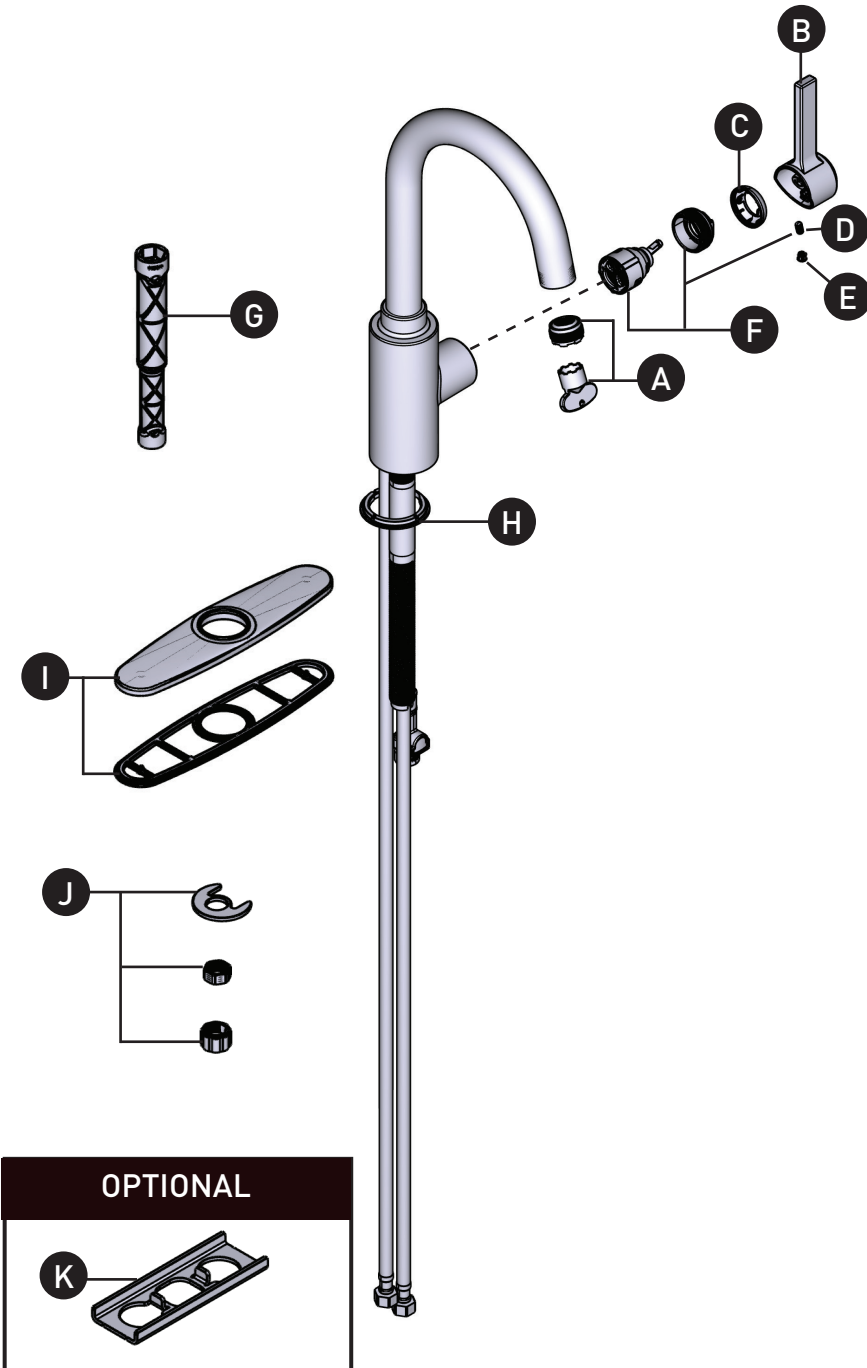

MOEN®

ORDER BY PART NUMBER

Illustrated Parts

Genta LX™

Single Handle Limited Rotation Bar Faucet

MODEL	HANDLE	FINISH
5882	Lever	Chrome
5882SRS	Lever	Spot Resist Stainless
5882BL	Lever	Matte Black

ID	Kit Description	Kit Number	Finish
A	Aerator Kit	168499	N/A
B	Handle Kit	188030	Chrome
		188030SRS	Spot Resist Stainless
		188030BL	Matte Black
C	Handle Dome	160660	Chrome
		160660SRS	Spot Resist Stainless
		160660BL	Matte Black
D	Set Screw (Requires 3/32" hex key)	155023	N/A
E	Plug Button	152859	Chrome
		152859CSL	Classic Stainless (Use for Spot Resist Stainless)
		152859BL	Matte Black
F	Replacement Cartridge, Cartridge Nut and Set Screw	160657	N/A
G	Installation Tool	118305	N/A
H	Gasket Kit	168498	Chrome
		168498BL	Matte Black
I	Escutcheon & Gasket Kit	141002	Chrome
		141002SRS	Spot Resist Stainless
		141002BL	Matte Black
J	Mounting Hardware	192155	N/A
K	Mounting Bracket	176787	N/A